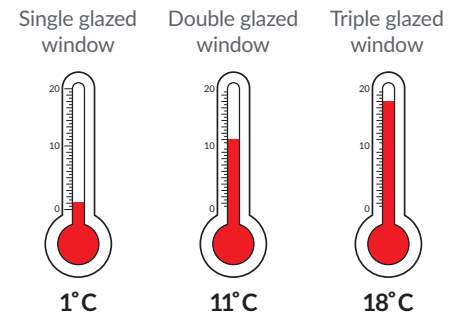

INTERNAL GLASS SURFACE TEMPERATURES GUIDE