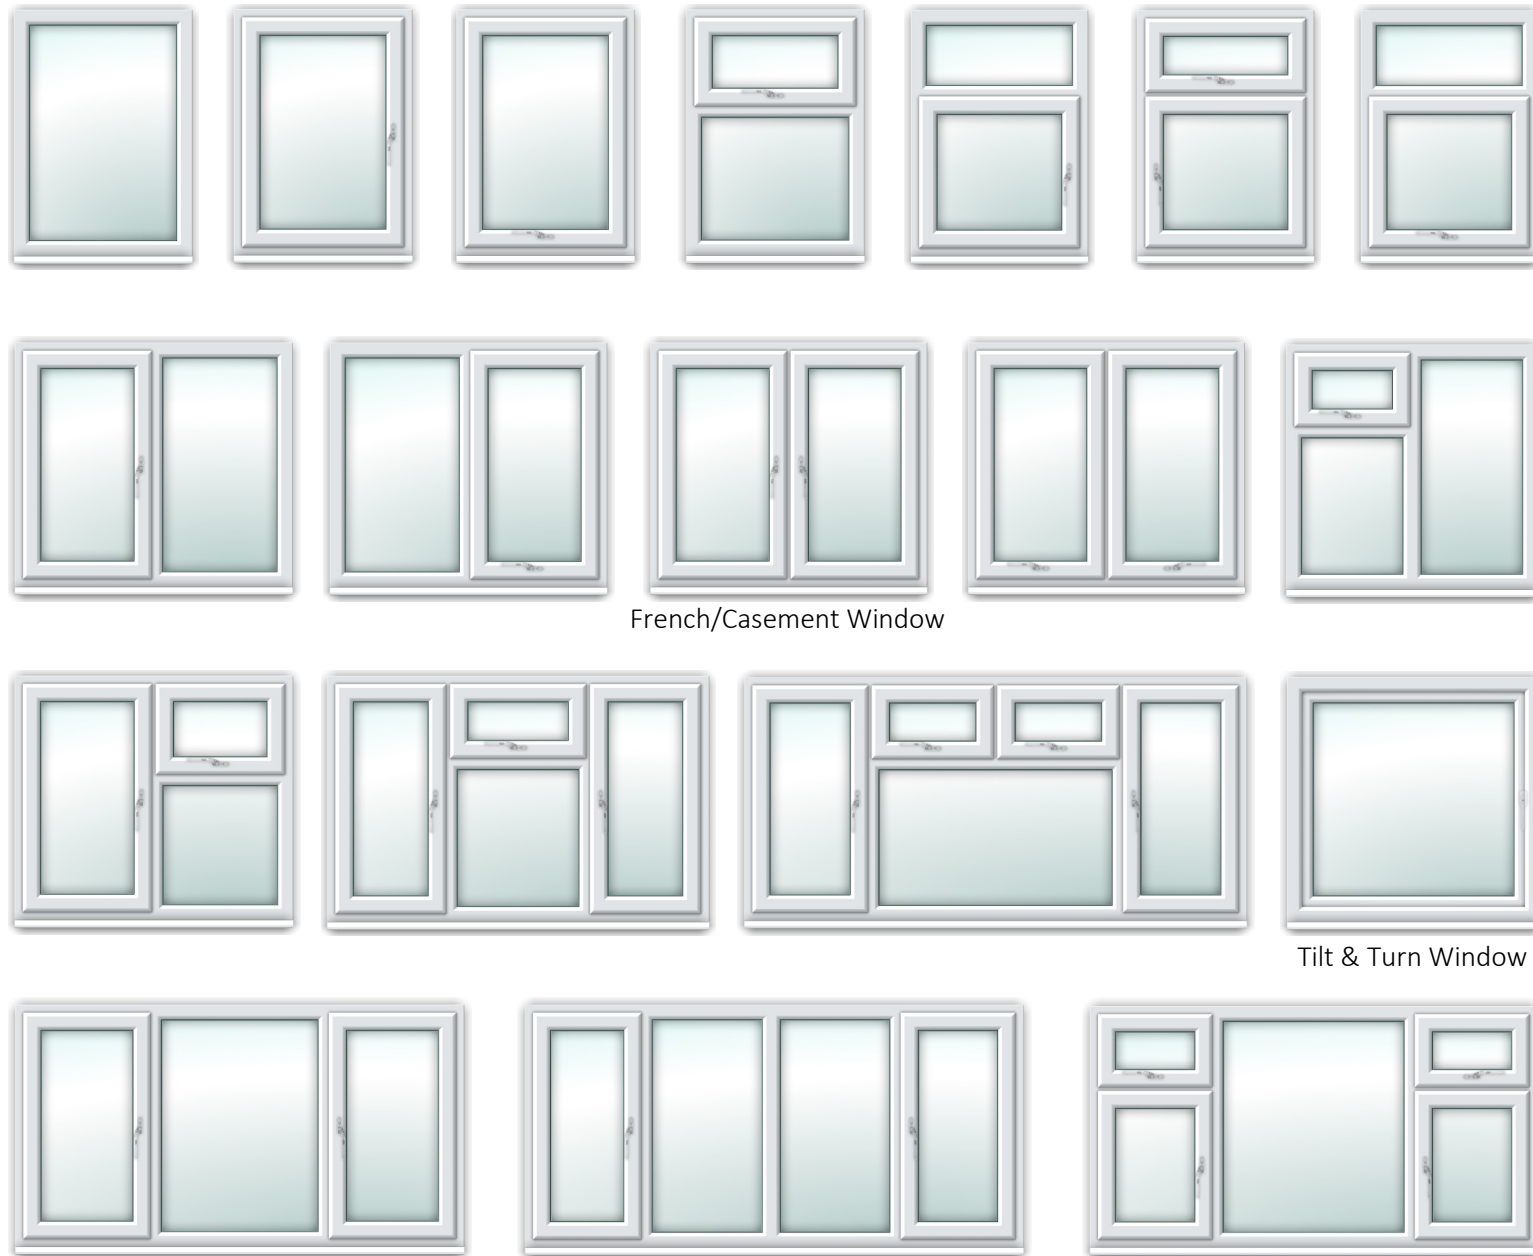

French/Casement Window

Tilt & Turn Window

Casement Windows

Like our doors, all of our uPVC casement windows are completely bespoke and made to measure. The images to the left show just some of the many styles available—all design to comply with building regulations.

Casement windows all open outwards and have the option of fixed panes and openers. Tilt & turn windows open inwards.

- High security and ‘A rated’ with toughened glass
- Reinforced to the manufacturer’s recommendation
- Available with a sculpted or bevelled profile and bead
- Austenitic, easy clean hinges
- Standard casements, flush casements and tilt & turn options available

The images above are just some examples of the many window styles available. Please ask for more information